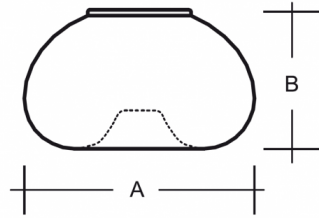

PIA S00.11.P187

Type: ceiling and wall lamp

Lampshade: white, hand-blown, three-layered glass, satin opal matt

Light body: white painted steel plate