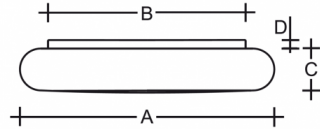

FORUM PE PS43.K2.O50.Y PE

**Type:** ceiling and wall lamp

**Lampshade:** polyethylene opal PE

**Light body:** white painted steel plate

W	K	Module luminous flux lm	Luminaire luminous flux lm	A	B	C	D	DALI 2	Motion sensor	Emergency module	Bluetooth	Track system	Weight
44,5	4000	6087	5595	500	430	90	20	M	O*	P*	Q*	-	3100

**Luminaire luminous flux:** 5595 lm

**A:** 500 mm

**B:** 430 mm

**C:** 90 mm

**D:** 20 mm

**Dali 2:** Available

**Motion sensor:** Available on inquiry

**Emergency module:** Available on inquiry