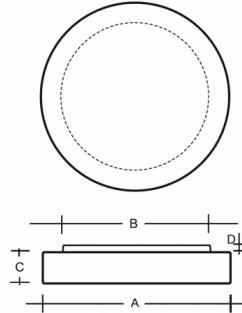

ZERO S46.K4.Z600.Y

**Type:** ceiling and wall lamp

**Lampshade:** white, hand-blown, three-layered glass, satin opal matt

**Light body:** white painted steel plate

W	K	Module luminous flux lm	Luminaire luminous flux lm	A	B	C	D	DALI 2	Motion sensor	Emergency module	Bluetooth	Track system	Weight	
37,4	4000	5301	4132	600	460	100	20	M	O*	P*	Q*	-	-	7000

**Luminaire luminous flux:** 4132 lm

**A:** 600 mm

**B:** 460 mm

**C:** 100 mm

**D:** 20 mm

**Dali 2:** Available

**Motion sensor:** Available on inquiry

**Emergency module:** Available on inquiry