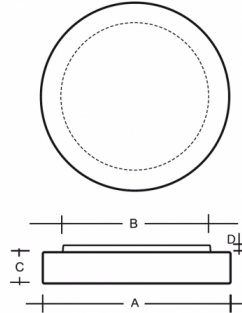

ZERO S34.K1.Z415.Y

**Type:** ceiling and wall lamp

**Lampshade:** white, hand-blown, three-layered glass, satin opal matt

**Light body:** white painted steel plate

W	K	Module luminous flux lm	Luminaire luminous flux lm	A	B	C	D	DALI 2	Motion sensor	Emergency module	Bluetooth	Track system	Sádrokarton	Weight
36	3000	4448	3467	415	342	80	20	M	O*	P*	Q*	-	-	4100

**Luminaire luminous flux:** 3467 lm

**A:** 415 mm

**B:** 342 mm

**C:** 80 mm

**D:** 20 mm

**Dali 2:** Available

**Motion sensor:** Available on inquiry

**Emergency module:** Available on inquiry