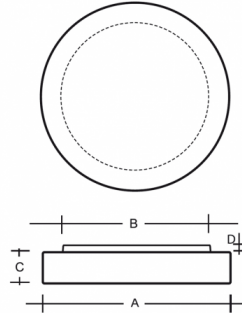

ZERO S46.K1.Z600.Y

**Type:** ceiling and wall lamp

**Lampshade:** white, hand-blown, three-layered glass, satin opal matt

**Light body:** white painted steel plate

W	K	Module luminous flux lm	Luminaire luminous flux lm	A	B	C	D	DALI 2	☺	☺	☺	☺	☺	☺
50,8	3000	6658	5188	600	460	100	20	M	O*	P*	Q*	-	-	7000

**Luminaire luminous flux:** 5188 lm

**A:** 600 mm

**B:** 460 mm

**C:** 100 mm

**D:** 20 mm

**Dali 2:** Available

**Motion sensor:** Available on inquiry

**Emergency module:** Available on inquiry