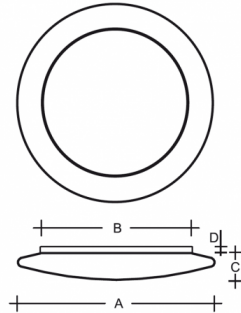

RONDO S34.K1.R550.Y

Type: ceiling and wall lamp

Lampshade: white, hand-blown, three-layered glass, satin opal matt

Light body: white painted steel plate

W	K	Module luminous flux lm	Luminaire luminous flux lm	A	B	C	D	DALI 2	Emergency	Bluetooth	Emergency module	Weight
36	3000	4448	3021	550	342	76	20	M	-	-	Q*	6000

Luminaire luminous flux: 3021 lm

A: 550 mm

B: 342 mm

C: 76 mm

D: 20 mm

Dali 2: Available

Motion sensor: Not available

Emergency module: Not available