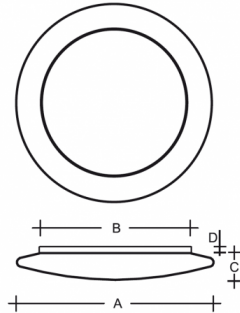

RONDO S34.K2.R550.Y

Type: ceiling and wall lamp

Lampshade: white, hand-blown, three-layered glass, satin opal matt

Light body: white painted steel plate

W	K	Module luminous flux lm	Luminaire luminous flux lm	A	B	C	D	DALI 2	Emergency	Bluetooth	Emergency module	Weight
36	4000	4659	3164	550	342	76	20	M	-	-	Q*	6000

Luminaire luminous flux: 3164 lm

A: 550 mm

B: 342 mm

C: 76 mm

D: 20 mm

Dali 2: Available

Motion sensor: Not available

Emergency module: Not available