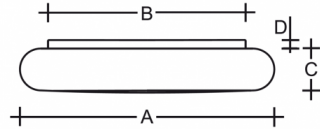

FORUM S34.14.042.Y

Type: ceiling and wall lamp

Lampshade: white, hand-blown, three-layered glass, satin opal matt

Light body: white painted steel plate

|  |  | A | B | C | D |  |  |  |
|---|---|-----|-----|----|----|---|---|---|
| E27 | 4x40W(max 5W LED) | 415 | 340 | 80 | 20 | O* | - | 4000 |

Voltage: 230V

IK code: IK01

Socket: E27

Lamps: 4x40W(max 5W LED)

A: 415 mm

B: 340 mm

C: 80 mm

D: 20 mm

Motion sensor: Available on inquiry

Track system: Not available

Weight: 4000 g