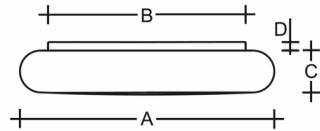

FORUM S46.15.060.Y

Type: ceiling and wall lamp

Lampshade: white, hand-blown, three-layered glass, satin opal matt

Light body: white painted steel plate

								
E27	5x60W(max 9W LED)	600	460	100	20	O*	-	7500

Voltage: 230V

IK code: IK01

Socket: E27

Lamps: 5x60W(max 9W LED)

A: 600 mm

B: 460 mm

C: 100 mm

D: 20 mm