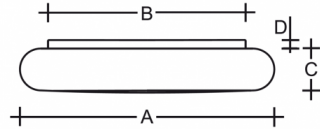

FORUM S34.K1.042.Y

**Type:** ceiling and wall lamp

**Lampshade:** white, hand-blown, three-layered glass, satin opal matt

**Light body:** white painted steel plate

W	K	Module luminous flux lm	Luminaire luminous flux lm	A	B	C	D	DALI 2	☺	☺	☺	☺	☺	☺
36,1	3000	4448	3426	415	340	80	20	M	O*	P*	Q*	-	-	4000

**Luminaire luminous flux:** 3426 lm

**A:** 415 mm

**B:** 340 mm

**C:** 80 mm

**D:** 20 mm

**Dali 2:** Available

**Motion sensor:** Available on inquiry

**Emergency module:** Available on inquiry