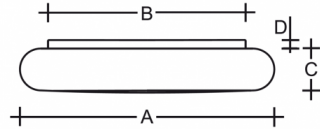

FORUM S43.K1.050.Y

Type: ceiling and wall lamp

Lampshade: white, hand-blown, three-layered glass, satin opal matt

Light body: white painted steel plate

W	K	Module luminous flux lm	Luminaire luminous flux lm	A	B	C	D	DALI 2	🚶	🚪	📶	📄	🛒	
44,5	3000	5810	4471	500	430	90	20	M	O*	P*	Q*	-	-	4500

Luminaire luminous flux: 4471 lm

A: 500 mm

B: 430 mm

C: 90 mm

D: 20 mm

Dali 2: Available

Motion sensor: Available on inquiry

Emergency module: Available on inquiry