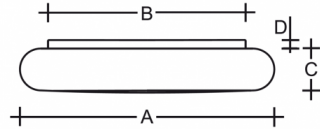

FORUM S43.K2.050.Y

**Type:** ceiling and wall lamp

**Lampshade:** white, hand-blown, three-layered glass, satin opal matt

**Light body:** white painted steel plate

| W    | K    | Module luminous flux lm | Luminaire luminous flux lm | A   | B   | C  | D  | DALI 2 | ☺  | ☺  | ☺  | ☺ | ☺ | ☺    |
|------|------|-------------------------|----------------------------|-----|-----|----|----|--------|----|----|----|---|---|------|
| 44,5 | 4000 | 6087                    | 4684                       | 500 | 430 | 90 | 20 | M      | O* | P* | Q* | - | - | 4500 |

**Luminaire luminous flux:** 4684 lm

**A:** 500 mm

**B:** 430 mm

**C:** 90 mm

**D:** 20 mm

**Dali 2:** Available

**Motion sensor:** Available on inquiry

**Emergency module:** Available on inquiry