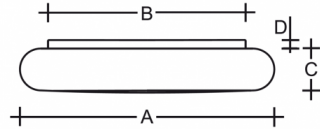

FORUM S46.K2.O60.Y

Type: ceiling and wall lamp

Lampshade: white, hand-blown, three-layered glass, satin opal matt

Light body: white painted steel plate

W	K	Module luminous flux lm	Luminaire luminous flux lm	A	B	C	D	DALI 2	🚶	🚪	📶	📄	🛒	
50,8	4000	6975	5369	600	460	100	20	M	O*	P*	Q*	-	-	7500

Luminaire luminous flux: 5369 lm

A: 600 mm

B: 460 mm

C: 100 mm

D: 20 mm

Dali 2: Available

Motion sensor: Available on inquiry

Emergency module: Available on inquiry