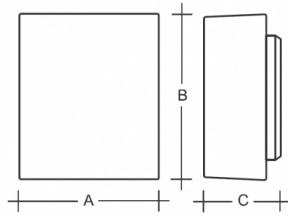

ANANKE S24.L1.AN2.Y

Type: wall lamp

Lampshade: white, hand-blown, three-layered glass, satin opal matt

Light body: white painted steel plate

W	K	Module luminous flux lm	Luminaire luminous flux lm	A	B	C	DALI 2	Motion sensor	Emergency module	Bluetooth	Track system	Weight
16,2	3000	2372	1416	270	320	150	M	O*	-	Q*	-	3000

Module luminous flux: 2372 lm

Luminaire luminous flux: 1416 lm

A: 270 mm

B: 320 mm

C: 150 mm

Dali 2: Available

Motion sensor: Available on inquiry

Emergency module: Not available