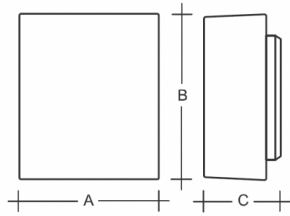

ANANKE S24.L2.AN2.Y

**Type:** wall lamp

**Lampshade:** white, hand-blown, three-layered glass, satin opal matt

**Light body:** white painted steel plate

W	K	Module luminous flux lm	Luminaire luminous flux lm	A	B	C	DALI 2	Motion sensor	Emergency module	Bluetooth	Track system	Weight
16,2	4000	2564	1570	270	320	150	M	O*	-	Q*	-	3000

**Module luminous flux:** 2564 lm

**Luminaire luminous flux:** 1570 lm

**A:** 270 mm

**B:** 320 mm

**C:** 150 mm

**Dali 2:** Available

**Motion sensor:** Available on inquiry

**Emergency module:** Not available