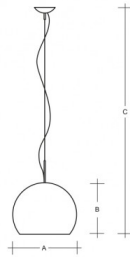

NEMESIS ZL1.11.N250.XY

Type: suspension lamp

Lampshade: white, hand-blown, three-layered glass, satin opal matt

Metal parts: painted steel plate RAL 9003 (.60), RAL Brass (.74) or chrome (.80)

Pendant: steel wire suspension with a transparent cable

		A	B	C			
E27	1x75W(max 11W LED)	250	210	2000	-	R*	2700

Voltage: 230V

IK code: IK01

Socket: E27

Lamps: 1x75W(max 11W LED)

A: 250 mm

B: 210 mm

C: 2000 mm