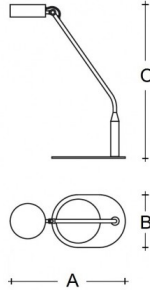

OMNIA O.525.K1.X

Type: table lamp

Lampshade: acrylic glass

Metal parts: painted steel plate RAL 9003 (.60), RAL 9005 (.61) or RAL 7016 (.62)

W	K	Module luminous flux lm	Luminaire luminous flux lm	A	B	C	DALI 2	Motion sensor	Emergency module	Bluetooth control	Track system	Weight
9,6	3000	1237	960	395	190	525	-	-	-	-	-	2700

A: 395 mm

B: 190 mm

C: 525 mm

Dali 2: Not available

Motion sensor: Not available

Emergency module: Not available

Bluetooth control: Not available

Track system: Not available