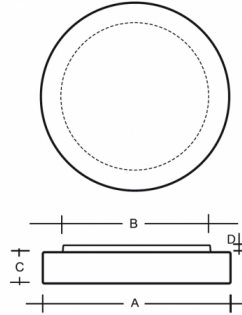

ZERO S29.K3.Z330.Y

Type: ceiling and wall lamp

Lampshade: white, hand-blown, three-layered glass, satin opal matt

Light body: white painted steel plate

W	K	Module luminous flux lm	Luminaire luminous flux lm	A	B	C	D	DALI 2	Motion sensor	Emergency module	Bluetooth	Track system	Weight	
12,5	3000	1691	1321	330	290	70	20	M	O*	P*	Q*	-	-	2500

Luminaire luminous flux: 1321 lm

A: 330 mm

B: 290 mm

C: 70 mm

D: 20 mm

Dali 2: Available

Motion sensor: Available on inquiry

Emergency module: Available on inquiry