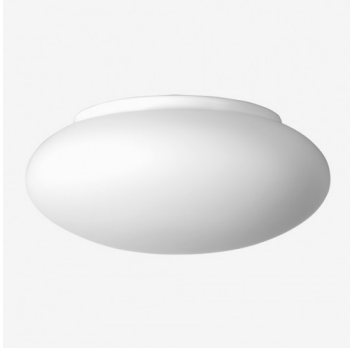

DAPHNE S43.13.D550

**Type:** ceiling and wall lamp

**Lampshade:** white, hand-blown, three-layered glass, satin opal matt

**Light body:** white painted steel plate

								
E27	3x75W (max 11W LED)	550	205	20	430	-	-	6500

**Voltage:** 230V

**IK code:** IK01

**Socket:** E27

**Lamps:** 3x75W (max 11W LED)

**A:** 550 mm

**B:** 205 mm

**C:** 20 mm

**D:** 430 mm

**Motion sensor:** Not available

**Track system:** Not available

**Weight:** 6500 g

Lucis S43.13.D550 DAPHNE / LDC (Polar)

Luminaire: Lucis S43.13.D550 DAPHNE  
Lamps: 3 x Osram CL 75W