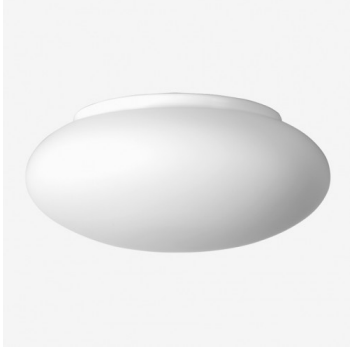

DAPHNE S43.L1.D550.Y

Type: ceiling and wall lamp

Lampshade: white, hand-blown, three-layered glass, satin opal matt

Light body: white painted steel plate

W	K	Module luminous flux lm	Luminaire luminous flux lm	A	B	C	D	DALI 2	Motion sensor	Emergency module	Bluetooth	Track system	Weight
37,1	3000	5628	4247	550	205	20	430	M	O*	P*	Q*	-	6500

Lucis S43.L1.D550 DAPHNE LED / LDC (Polar)

Voltage: 230V

IK code: IK01

Ballast: Driver

CRI: >90

LED life: L80/F10 50000 hours

Watt: 37,1 W

Color temperature: 3000 K

Module luminous flux: 5628 lm

Luminaire luminous flux: 4247 lm

A: 550 mm

B: 205 mm

C: 20 mm

D: 430 mm

Dali 2: Available

Motion sensor: Available on inquiry