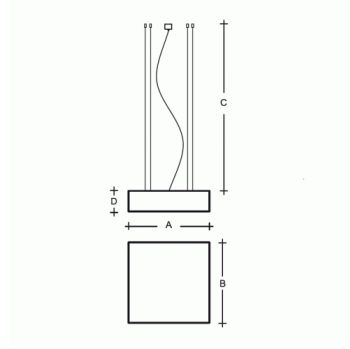

IZAR B MAX ZL4.IB.L1.1250M.91Y

- Type:** suspension lamp
- Lampshade:** acrylic glass
- Metal parts:** white painted steel plate
- Pendant:** steel wire suspension with a transparent cable

W	K	Module luminous flux lm	Luminaire luminous flux lm	A	B	C	D	DALI 2	Motion sensor	Emergency	Bluetooth	Track system	Weight
218	3000	27984	24127	1250	1250	2000	180	M*	-	-	Q*	-	49800

- Voltage:** 230V
- IK code:** IK06
- Ballast:** Driver
- CRI:** >90
- LED life:** L80/F10 50000 hours
- Watt:** 218 W
- Color temperature:** 3000 K
- Module luminous flux:** 27984 lm
- Luminaire luminous flux:** 24127 lm
- A:** 1250 mm
- B:** 1250 mm
- C:** 2000 mm
- D:** 180 mm
- Dali 2:** Available on inquiry
- Motion sensor:** Not available
- Emergency module:** Not available
- Bluetooth control:** Available on inquiry
- Track system:** Not available
- Sádrokarton:** Not available
- Weight:** 49800 g