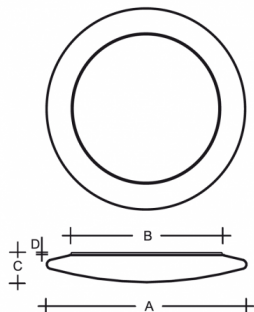

**RONDO IP44 PS13.K1.R450.Y**

**Type:** ceiling and wall lamp

**Lampshade:** white, hand-blown, three-layered glass, satin opal matt

**Light body:** white painted steel plate

W	K	Module luminous flux lm	Luminaire luminous flux lm	A	B	C	D	DALI 2	☺	☺	☺	☺	☺	☺
23,3	3000	3052	2072	450	342	77	13	M	-	-	Q*	-	-	4400

**Luminaire luminous flux:** 2072 lm

**A:** 450 mm

**B:** 342 mm

**C:** 77 mm

**D:** 13 mm

**Dali 2:** Available

**Motion sensor:** Not available

**Emergency module:** Not available