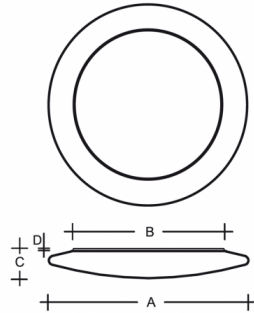

**RONDO IP44 PS13.K2.R450.Y**

**Type:** ceiling and wall lamp

**Lampshade:** white, hand-blown, three-layered glass, satin opal matt

**Light body:** white painted steel plate

W	K	Module luminous flux lm	Luminaire luminous flux lm	A	B	C	D	DALI 2	☺	☺	☺	☺	☺	☺
23,3	4000	3197	2171	450	342	77	13	M	-	-	Q*	-	-	4400

**Luminaire luminous flux:** 2171 lm

**A:** 450 mm

**B:** 342 mm

**C:** 77 mm

**D:** 13 mm

**Dali 2:** Available

**Motion sensor:** Not available

**Emergency module:** Not available