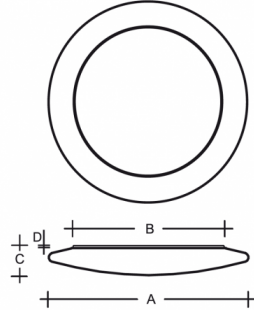

RONDO IP44 PS13.K1.R550.Y

Type: ceiling and wall lamp

Lampshade: white, hand-blown, three-layered glass, satin opal matt

Light body: white painted steel plate

W	K	Module luminous flux lm	Luminaire luminous flux lm	A	B	C	D	DALI 2	☺	☺	☺	☺	☺	☺
36	3000	4448	3021	550	342	83	13	M	-	-	Q*	-	-	6500

Luminaire luminous flux: 3021 lm

A: 550 mm

B: 342 mm

C: 83 mm

D: 13 mm

Dali 2: Available

Motion sensor: Not available

Emergency module: Not available