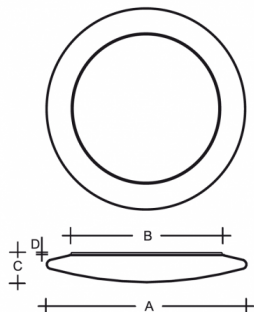

RONDO IP44 PS13.K2.R550.Y

Type: ceiling and wall lamp

Lampshade: white, hand-blown, three-layered glass, satin opal matt

Light body: white painted steel plate

W	K	Module luminous flux lm	Luminaire luminous flux lm	A	B	C	D	DALI 2	Emergency	Bluetooth	Emergency module	Weight
36	4000	4659	3164	550	342	83	13	M	-	-	Q*	6500

Luminaire luminous flux: 3164 lm

A: 550 mm

B: 342 mm

C: 83 mm

D: 13 mm

Dali 2: Available

Motion sensor: Not available

Emergency module: Not available