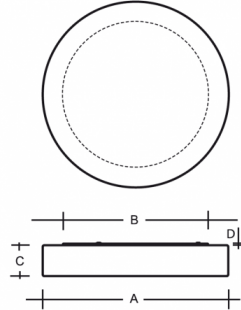

ZERO IP44 PS13.14.Z415.Y

Type: ceiling and wall lamp

Lampshade: white, hand-blown, three-layered glass, satin opal matt

Light body: white painted steel plate

								
E27	4x40W(max 5W LED)	415	350	80	13	O*	-	4600

Voltage: 230V

IK code: IK01

Socket: E27

Lamps: 4x40W(max 5W LED)

A: 415 mm

B: 350 mm

C: 80 mm

D: 13 mm