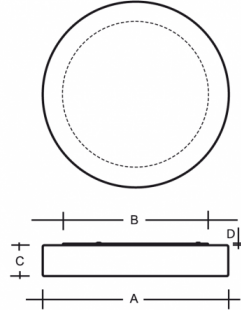

ZERO IP44 PS13.14.Z500.Y

**Type:** ceiling and wall lamp

**Lampshade:** white, hand-blown, three-layered glass, satin opal matt

**Light body:** white painted steel plate

								
E27	4x60W(max 9W LED)	500	450	90	13	O*	-	5900

**Voltage:** 230V

**IK code:** IK01

**Socket:** E27

**Lamps:** 4x60W(max 9W LED)

**A:** 500 mm

**B:** 450 mm

**C:** 90 mm

**D:** 13 mm