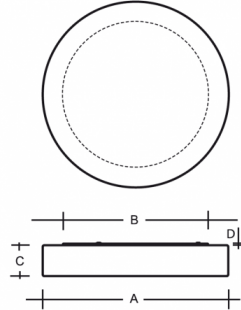

ZERO IP44 PS13.K1.Z415.Y

**Type:** ceiling and wall lamp

**Lampshade:** white, hand-blown, three-layered glass, satin opal matt

**Light body:** white painted steel plate

W	K	Module luminous flux lm	Luminaire luminous flux lm	A	B	C	D	DALI 2	Motion sensor	Emergency module	Bluetooth	Track system	Sádrokarton	Weight
36	3000	4448	3467	415	350	80	13	M	O*	P*	Q*	-	-	4600

**Luminaire luminous flux:** 3467 lm

**A:** 415 mm

**B:** 350 mm

**C:** 80 mm

**D:** 13 mm

**Dali 2:** Available

**Motion sensor:** Available on inquiry

**Emergency module:** Available on inquiry